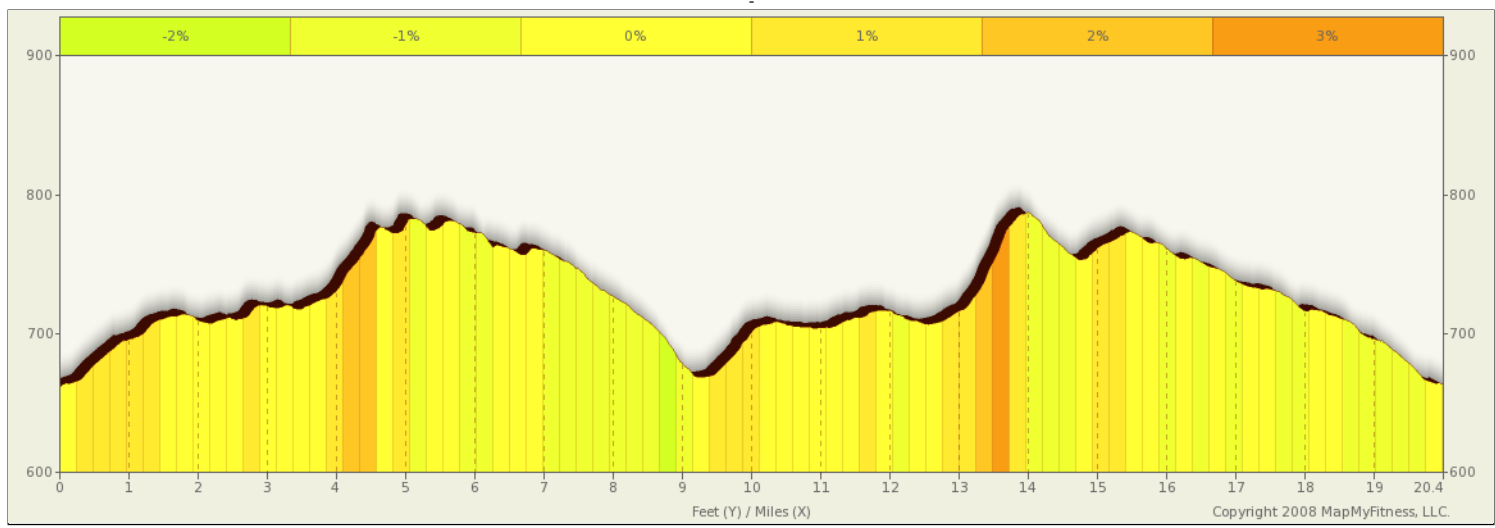

ROUTE DESCRIPTION:
No Description Provided

ROUTE DESCRIPTION:
 No Description Provided

Notes		
AT	FOR	NOTES
0.24 mi.	1mi 4425ft	Turn left at Highway 152
2.08 mi.	423ft	Turn right at Highway 140
2.16 mi.	1mi 2904ft	Turn left at Highway 149
3.71 mi.	3999ft	Turn left at 1105
4.47 mi.	1mi 2222ft	Turn right at Highway 153
5.89 mi.	1mi 2186ft	Turn left at Highway 156
7.3 mi.	4901ft	Turn left at Highway 327
8.23 mi.	1mi 4677ft	Turn left at Highway 328
10.11 mi.	3mi 842ft	Turn left at Highway 329

Notes		
AT	FOR	NOTES
13.27 mi.	1mi 2806ft	Turn left at 972
14.81 mi.	1mi 4267ft	Turn left at Highway 150
16.61 mi.	4729ft	Turn right to stay on Highway 150
17.51 mi.	4622ft	Turn left at Highway 140
18.38 mi.	1mi 4423ft	Turn right at Highway 152
20.22 mi.	1101ft	Turn right
20.43 mi.	-	Stop