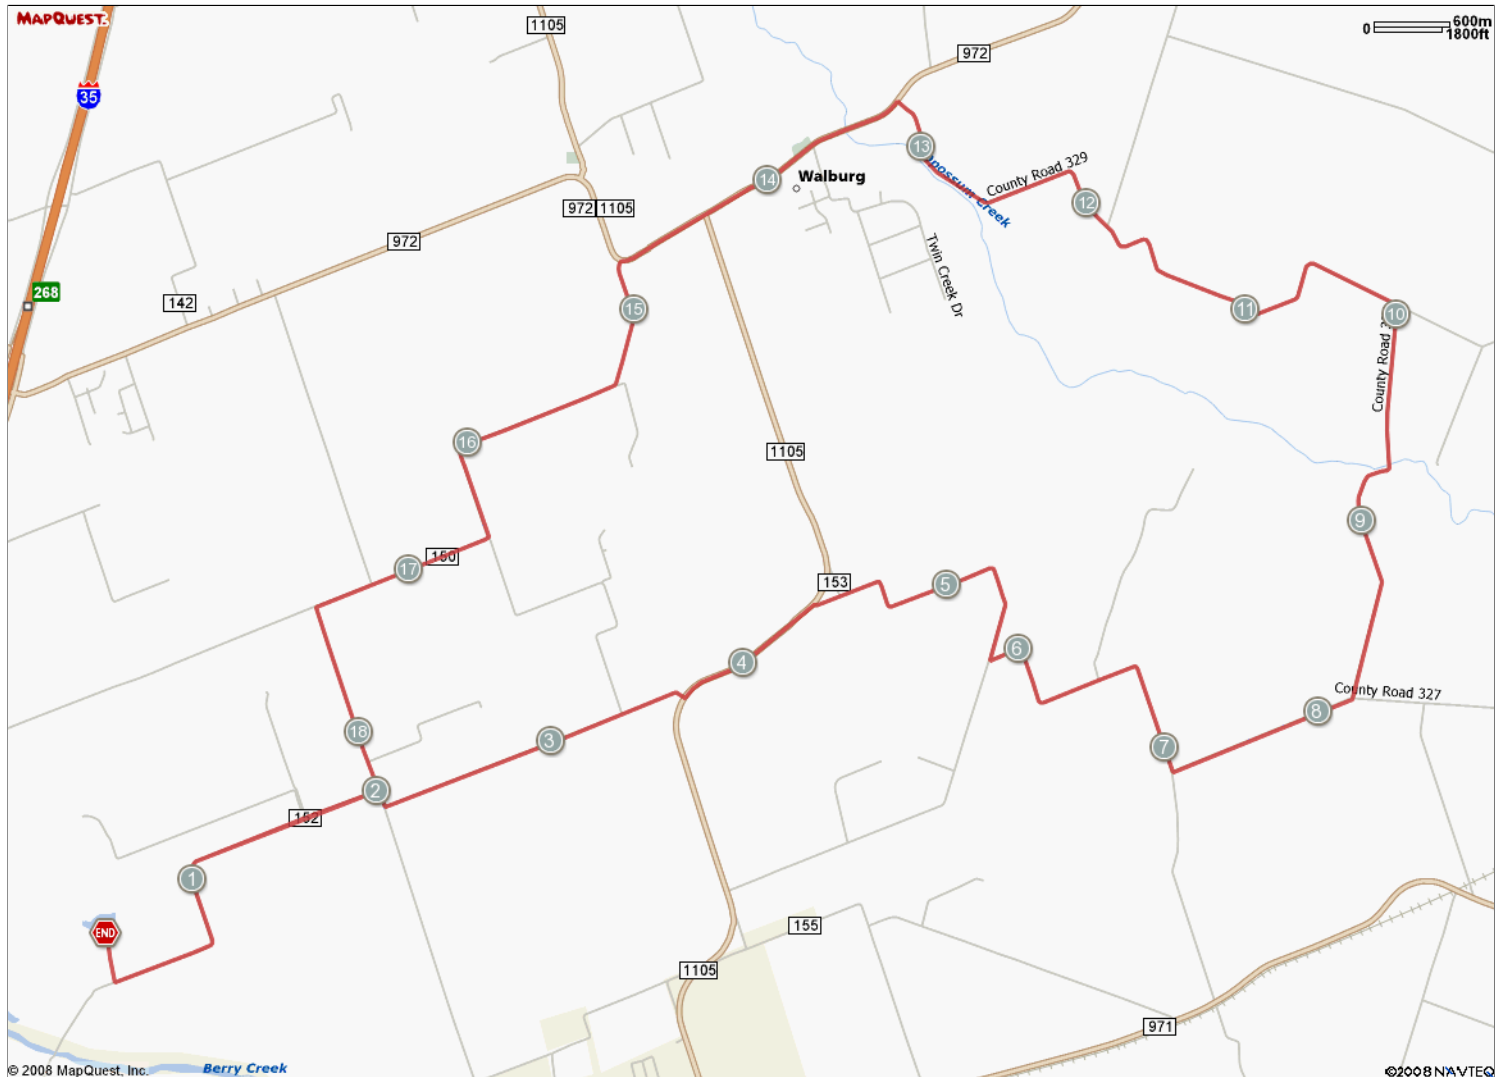

ROUTE DESCRIPTION:
No Description Provided

ROUTE DESCRIPTION:
 No Description Provided

Notes		
AT	FOR	NOTES
0.24 mi.	1mi 4425ft	Turn left at Highway 152
2.08 mi.	423ft	Turn right at Highway 140
2.16 mi.	1mi 2904ft	Turn left at Highway 149
3.71 mi.	3999ft	Turn left at 1105
4.47 mi.	1mi 2222ft	Turn right at Highway 153
5.89 mi.	1mi 2186ft	Turn left at Highway 156
7.3 mi.	4901ft	Turn left at Highway 327
8.23 mi.	1mi 4677ft	Turn left at Highway 328
10.11 mi.	3mi 842ft	Turn left at Highway 329

Notes		
AT	FOR	NOTES
13.27 mi.	1mi 2806ft	Turn left at 972
14.81 mi.	1mi 4267ft	Turn left at Highway 150
16.61 mi.	4729ft	Turn right to stay on Highway 150
17.51 mi.	4622ft	Turn left at Highway 140
18.38 mi.	1mi 4423ft	Turn right at Highway 152
20.22 mi.	1101ft	Turn right
20.43 mi.	-	Stop