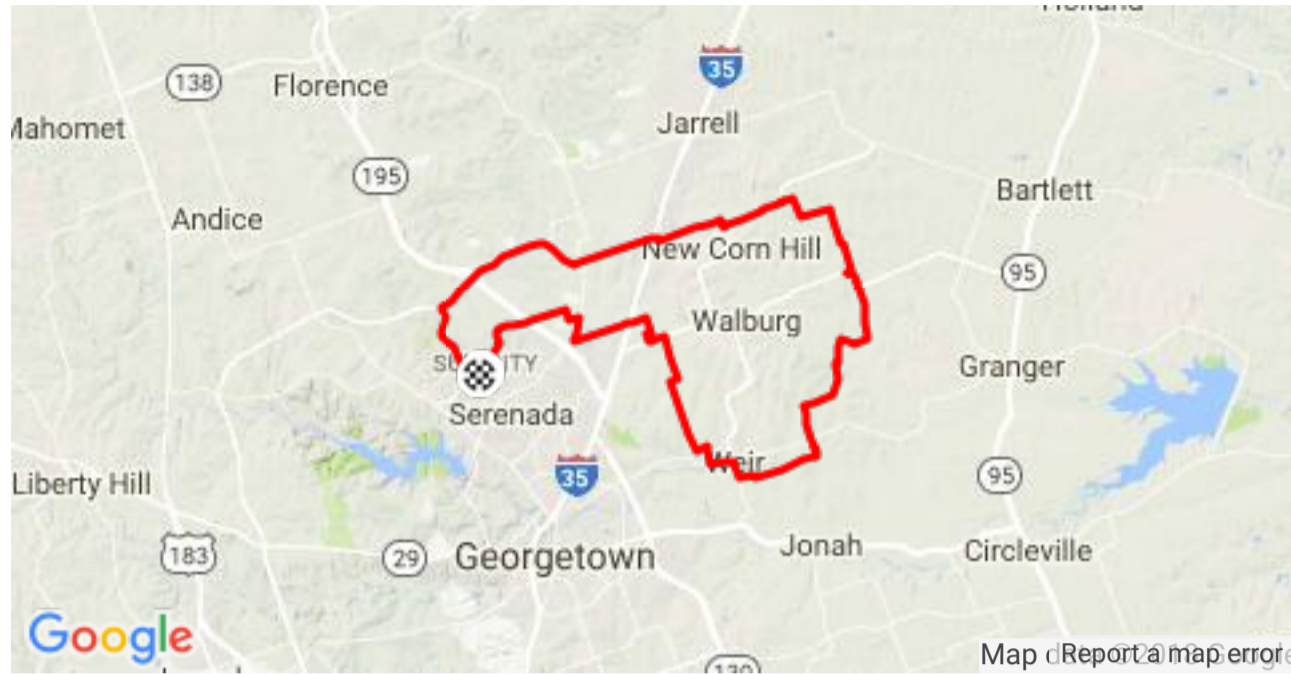

# SS4-Sun\_City\_To\_Weir

<https://www.strava.com/routes/10166632>

**44.44 mi**      **1,790 ft**      **Road**  
 Distance      Elevation Gain      Ride Type

Est. Moving Time: 2:38:33

Route recommendations may be incomplete and/or inaccurate and may contain sections of private land and/or sections of terrain that could be challenging or hazardous. Always use your best judgement about the safety of road and trail conditions and follow traffic and property laws. Est. Moving Time based on your avg speed of 16.8 mi/h over last 4 weeks

DIRECTION	DISTANCE (miles)
Proceed onto Texas Drive	0.0
Right onto Sun City Boulevard	0.1
Proceed onto Sun City Boulevard	2.4
Continue on County Road 147	2.4
Proceed onto County Road 147	4.2
Right onto County Road 234	4.4
Left onto County Road 143	5.2
Proceed onto County Road 143	5.6
Left onto Interstate Highway 35 Service Road	7.0
Right onto County Road 142	7.1
Proceed onto County Road 142	7.3
Left onto Farm-to-Market Road 972	8.4
Right onto County Road 141	8.8
Proceed onto County Road 141	9.0
Proceed onto County Road 141	10.1
Right onto County Road 150	10.2
Left onto County Road 140	10.5
Continue on County Road 194	12.8