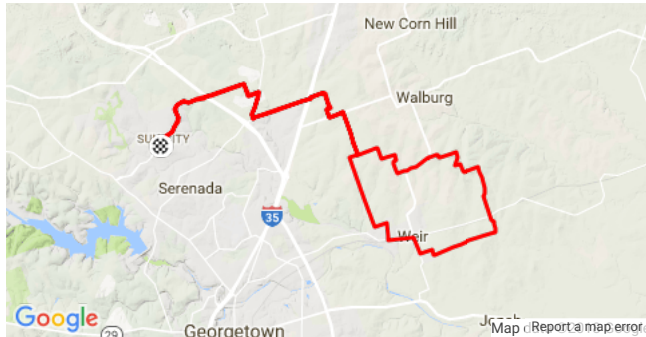

SS5-Sun_City_To_Weir_Short

<https://www.strava.com/routes/12491159>

35.38 mi
Distance

1,536 ft
Elevation Gain

Road
Ride Type

Est. Moving Time: 2:06:12

Route recommendations may be incomplete and/or inaccurate and may contain sections of private land and/or sections of terrain that could be challenging or hazardous. Always use your best judgement about the safety of road and trail conditions and follow traffic and property laws. Est. Moving Time based on your avg speed of 16.8 mi/h over last 4 weeks

DIRECTION	DISTANCE (miles)
Proceed onto County Road 194	13.0
Right onto Towns Mill Road	13.1
Left onto Farm-to-Market Road 971	13.6
Right onto County Road 120	14.4
Proceed onto County Road 120	14.4
Left onto County Road 124	14.9
Proceed onto County Road 124	17.3
Left onto County Road 156	17.5
Proceed onto County Road 156	17.9
Proceed onto County Road 156	19.3
Right onto County Road 153	20.5
Proceed onto County Road 153	21.9
Continue on Farm-to-Market Road 1105	22.0
Right onto County Road 149	22.7
Continue on County Road 148	23.0
Proceed onto County Road 148	23.1
Left onto County Road 150	24.5
Right onto County Road 141	25.1
Proceed onto County Road 141	25.5
Left onto Farm-to-Market Road 972	26.5
Right onto County Road 142	26.9
Proceed onto County Road 142	27.7
Left onto Interstate Highway 35 Service Road	28.3
Right onto County Road 143	28.3
Right onto County Road 234	30.1
Proceed onto County Road 234	30.8
Left onto County Road 147	31.0
Proceed onto County Road 147	31.8
Continue on Sun City Boulevard	32.9
Continue on Texas Drive	35.2
Arrive at Finish	35.3