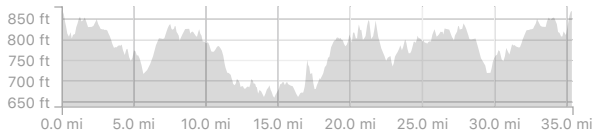

SS5-Sun_City_To_Weir_Short

<https://www.strava.com/routes/12491159>

35.38 mi
Distance

1,536 ft
Elevation Gain

Road
Ride Type

Est. Moving Time: 2:06:12

Route recommendations may be incomplete and/or inaccurate and may contain sections of private land and/or sections of terrain that could be challenging or hazardous. Always use your best judgement about the safety of road and trail conditions and follow traffic and property laws. Est. Moving Time based on your avg speed of 16.8 mi/h over last 4 weeks

DIRECTION	DISTANCE (miles)
Proceed onto Texas Drive	0.0
Right onto Sun City Boulevard	0.1
Continue on County Road 147	2.4
Proceed onto County Road 147	2.5
Proceed onto County Road 147	4.2
Right onto County Road 234	4.3
Left onto County Road 143	5.1
Proceed onto County Road 143	6.1
Left onto Interstate Highway 35 Service Road	7.0
Right onto County Road 142	7.0
Proceed onto County Road 142	7.8
Left onto Farm-to-Market Road 972	8.3
Right onto County Road 141	8.8
Proceed onto County Road 141	9.3
Right onto County Road 150	10.1
Left onto County Road 140	10.4
Proceed onto County Road 140	11.2
Continue on County Road 194	12.7